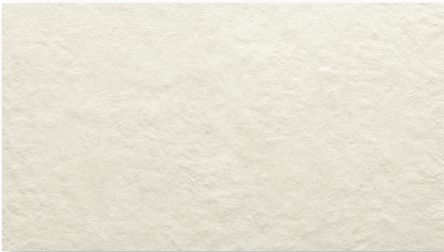

## AVAILABLE COLORS

*Grey*

*Edge Grey*

*Peak Grey*

*Light*

*Edge Light*

*Peak Light*

*White*

*Canvas White*

*Peak White*

*Flower White*

**Edge Grey | 12"x36"**

**Peak Grey | 12"x36"**

**Edge Light | 12"x36"**

**Peak Light | 12"x36"**

*Canvas White | 12"x36"*