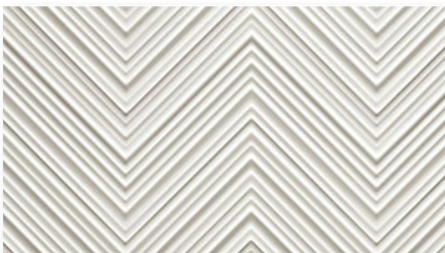

## AVAILABLE COLORS

*Grey*

*Edge Grey*

*Peak Grey*

*Light*

*Edge Light*

*Peak Light*

*White*

*Canvas White*

*Peak White*

*Flower White*

**Edge Grey | 12"x36"**

**Peak Grey | 12"x36"**

**Edge Light | 12"x36"**

**Peak Light | 12"x36"**

*Canvas White | 12"x36"*